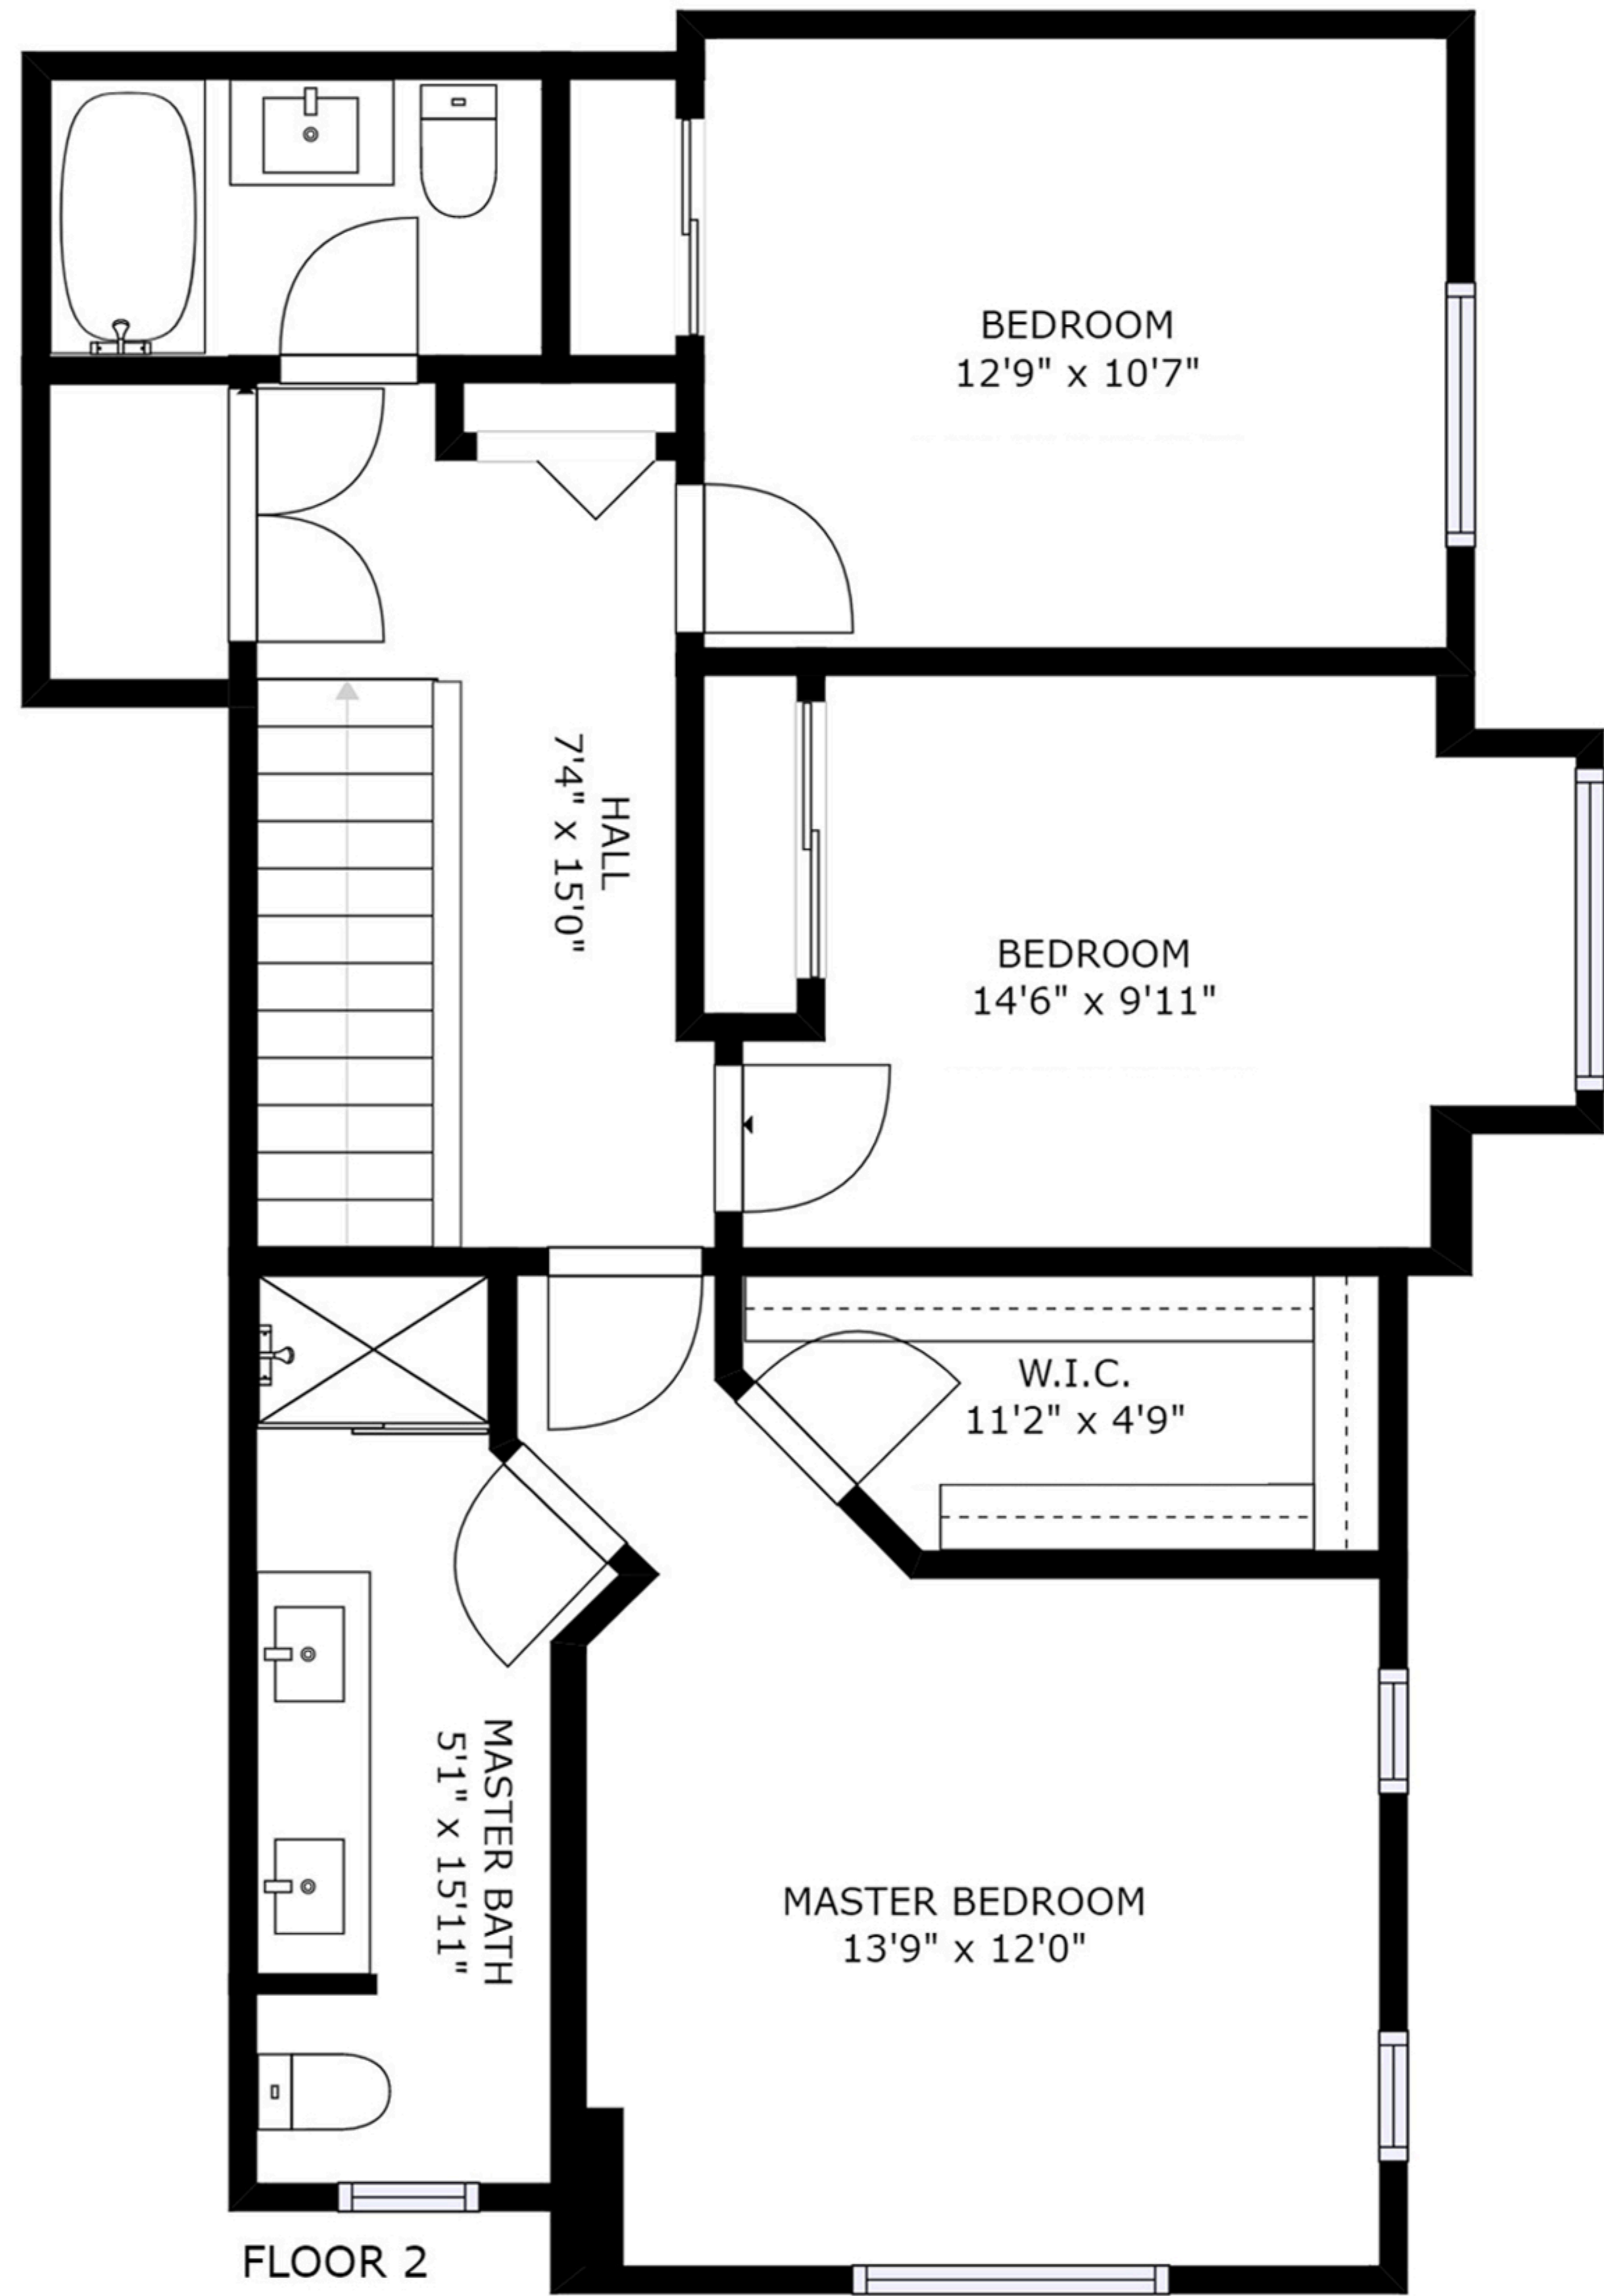

FLOOR 1

FLOOR 2

GROSS INTERNAL AREA
 FLOOR 1: 697 sq. ft, FLOOR 2: 886 sq. ft
 TOTAL: 1583 sq. ft

SIZES AND DIMENSIONS ARE APPROXIMATE, ACTUAL MAY VARY.