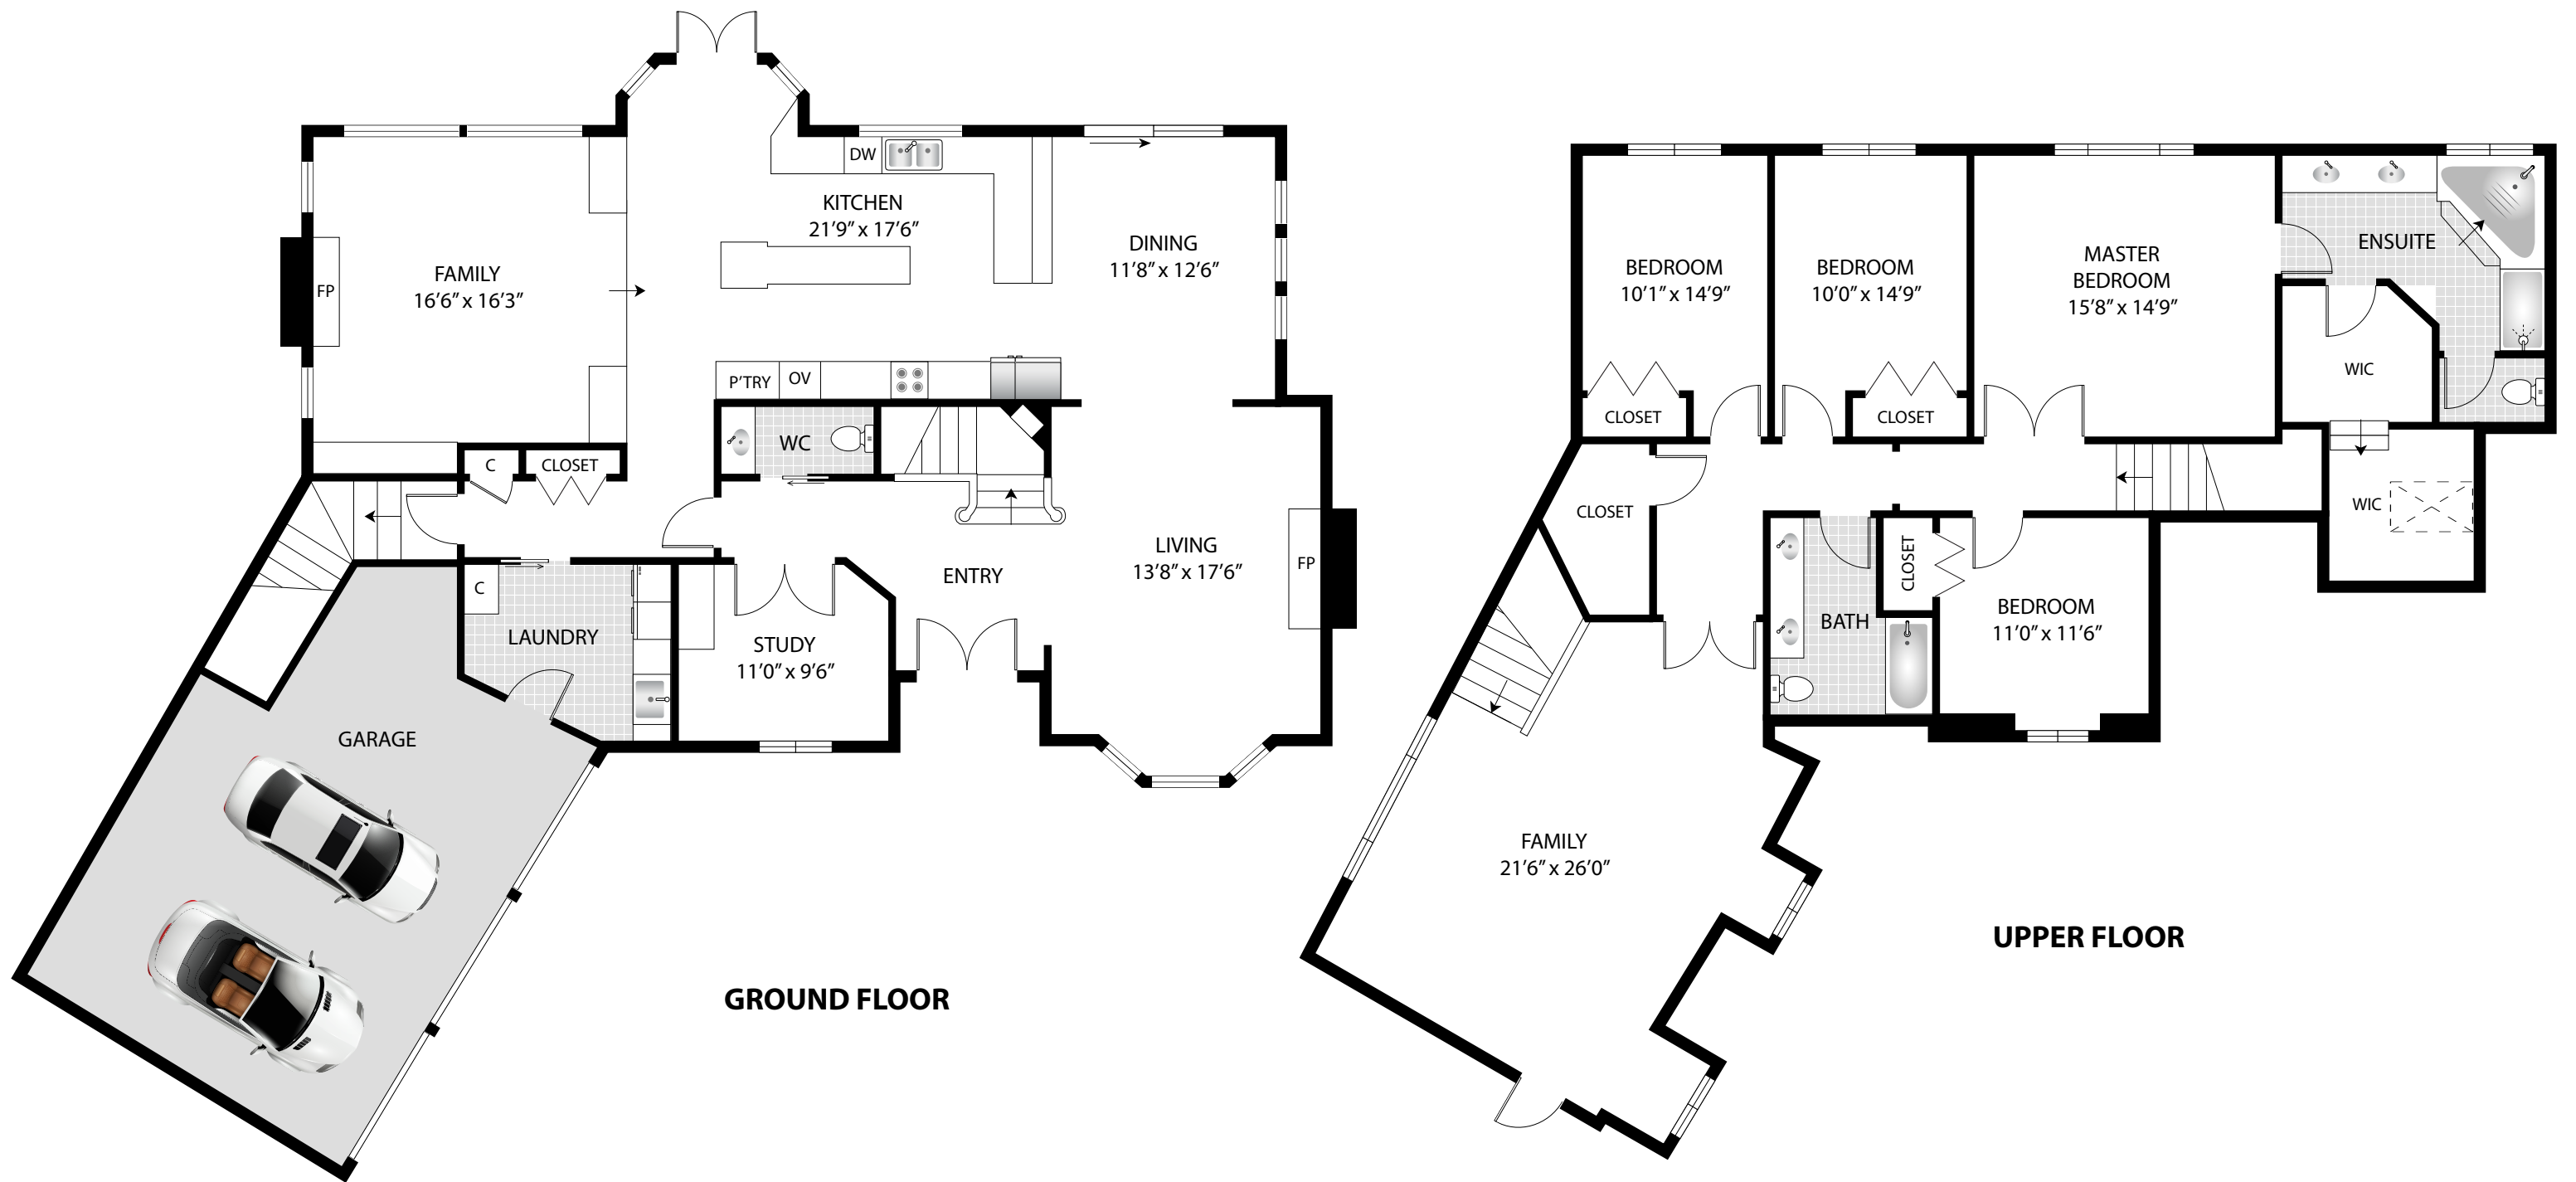

16023 Saybrook Drive NE

GROUND FLOOR: 2,084 ft²
UPPER FLOOR: 1,683 ft²

TOTAL: 3,767 ft²